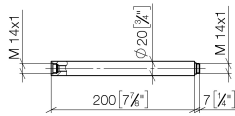

Extension for shower with fixed riser 200 mm - Chrome

IMO

12 120 970

	Chrome	12 120 970-00
	Brushed Light Gold	12 120 970-27

Fits: IMO, LULU, MADISON, MEM, TARA,
CL.1, LISSÉ, VAIA, META, CYO

Extension for shower with fixed riser 200 mm - Chrome

IMO

12 120 970

12 120 970

mm [inches]

12 120 970

Parts for other finishes can be found here: [Brushed Light Gold](#)

Spare parts list

No.	Item Number	Name	Quantity used	Delivery time
1	90 14 10 011 00 90	seal	1	2
2	09 24 04 180-00	extension	1	60