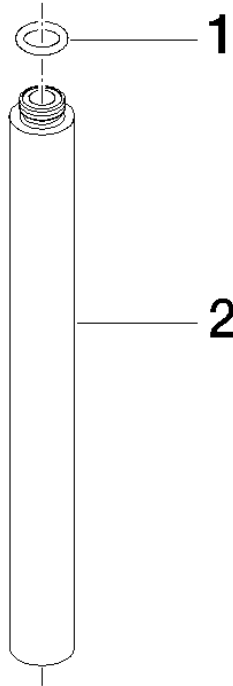

Extension for shower with fixed riser 200 mm - Chrome

IMO

12 120 970

	Chrome	12 120 970-00
	Brushed Light Gold	12 120 970-27

Fits: IMO, LULU, MADISON, MEM, TARA,
CL.1, LISSÉ, VAIA, META, CYO

Extension for shower with fixed riser 200 mm - Chrome

IMO

12 120 970

12 120 970

mm [inches]

12 120 970

Parts for other finishes can be found here: [Brushed Light Gold](#)

Spare parts list

No.	Item Number	Name	Quantity used	Delivery time
1	90 14 10 011 00 90	seal	1	2
2	09 24 04 180-00	extension	1	60